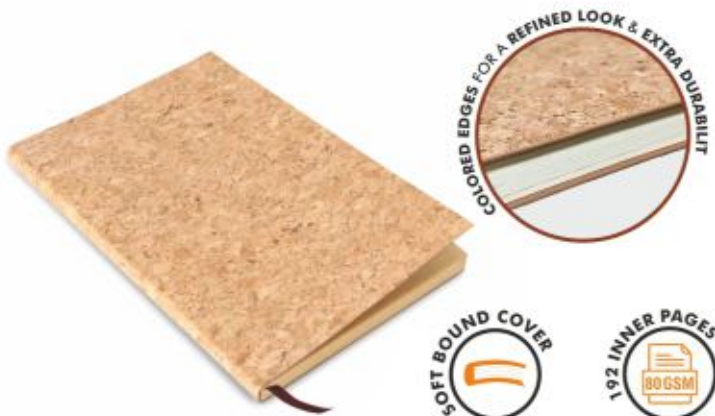

Slant design Flap made of Coffee cork material

Cork Eco friendly A5 notebook - B 109A

Cork Eco friendly A5 notebook with Hard bound cover - B 107

Bamboo notebook with Recycled RPET PU - B 178

Cork Magnetic Envelope style Notebook with recycled pages - B 150A