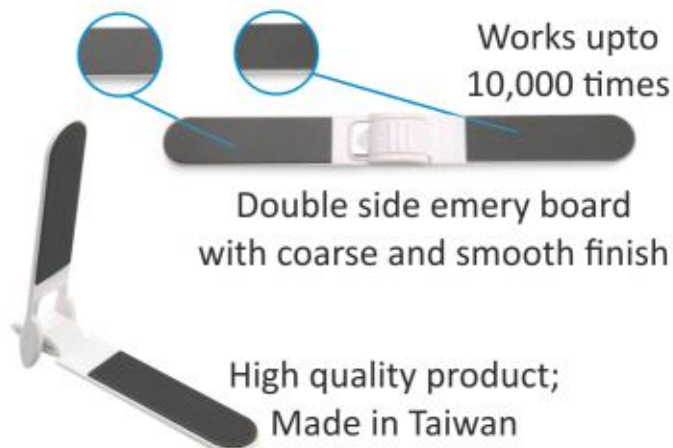

Folding Double Emery Board : Nail Filer with Nail Protector - N 19

Works upto
10,000 times

Double side emery board
with coarse and smooth finish

High quality product;
Made in Taiwan