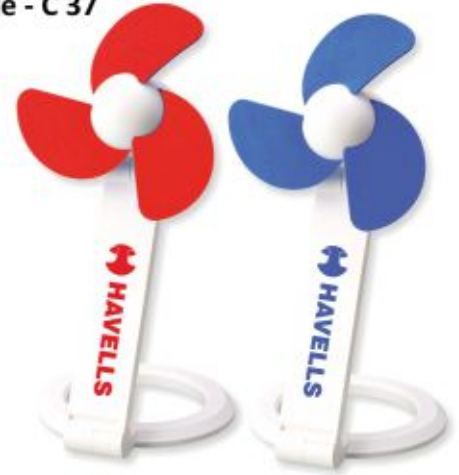

Folding Table USB fan with safety blades and USB cable - C 37