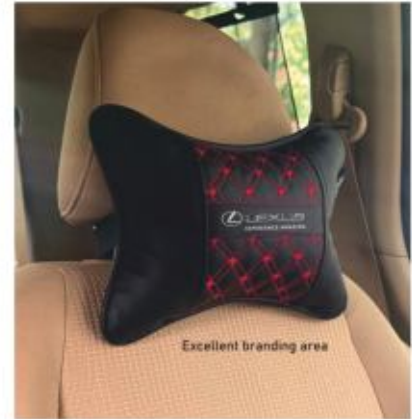

**BOUNCE BACK
MEMORY FOAM**

High-Quality
Buckle

Durable
Metal Zipper

Car Head Rest Cushion Pillow
Bow Shaped | Poly filling inside

- Can be used in cars as well as office chairs
- The attached elastic strap keeps the neck pillow in place
- Great for head and neck support while driving, reading, working or watching TV