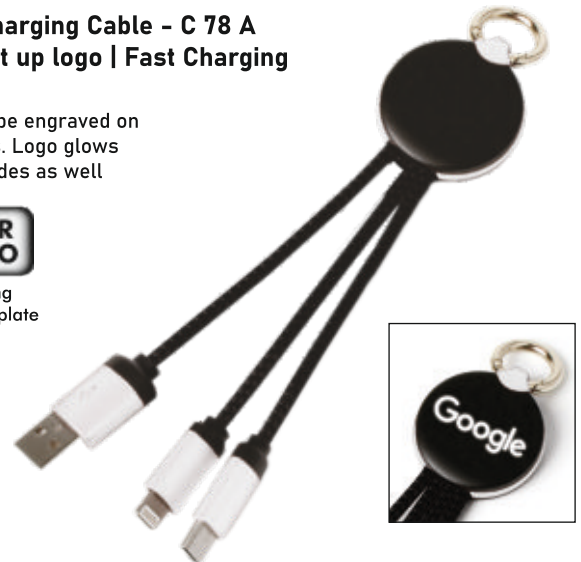

YOUR LOGO

Glowing branding plate

All in 1 charging cable with travel case and keychain - C 82

- Input Port: USB C
- Output Ports: Micro USB, Lightning (for iPhones) USB type C

PowerGlow All in 1 Charging cable with light up logo - C 182

Branding glows when plugged in

- Can connect any phone with any laptop / USB power source

Round Charging Cable - C 78 A with Light up logo | Fast Charging

Logo can be engraved on both sides. Logo glows on both sides as well

YOUR LOGO

Glowing branding plate

2 Side Cable For Android And Iphone - C 47

- 2 in 1 design enables usage with both Android and iPhones
- Same head fits into both devices simply by turning it over
- Data transfer support for both
- Charge as well as sync your data with this cable, no matter which phone you have
- Available in 3 colors