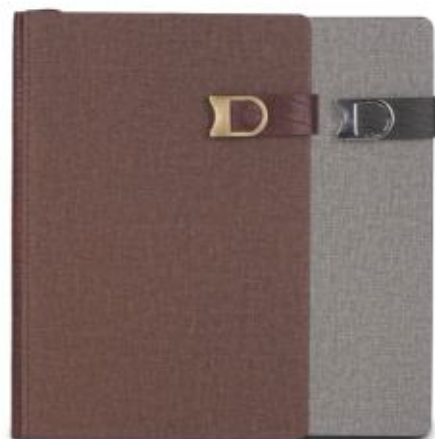

Gray, Black,
Blue, Brown

Keyboard notebook with metal Bookmark - B 186

FoldBook Stash: A5 Notebook with magnetic flap closure Pockets & Pen slot on Flap - B 202

Gray, Brown, Olive

Two Tone Notebook with D Flap buckle and Double Bookmark Ribbon - B 171