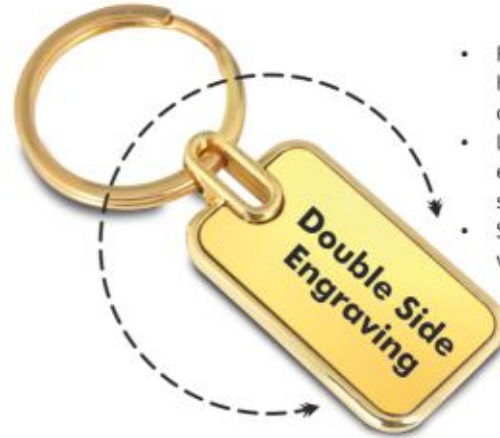

Rectangle Metal Keychain in Gold Finish (Double Side Laser) - J 116a