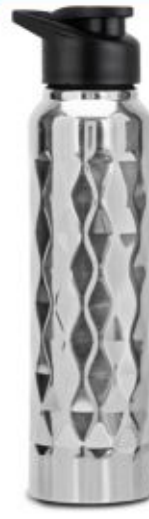

Capacity: 750 ml (approx)

**Gripper : Insulated
Steel Bottle - H 243**

- INSULATED BOTTLE**
- HOT & COLD 4-6 HOURS**
- SPILL & LEAK PROOF**

WATER BOTTLES

**Ribd : Insulated Steel Bottle
with Flip Top Lid - H 361**

Capacity: 750 ml (approx)

- HOT & COLD 4-6 HOURS**
- SPILL & LEAK PROOF**

Prism Steel Bottle Natural - H 204

- LEAK PROOF**
- LIGHT WEIGHT**
- BPA FREE LID**
- WIDE MOUTH**

H 231

Capacity: 750 ml (approx)

Capacity: 1 L. (approx)