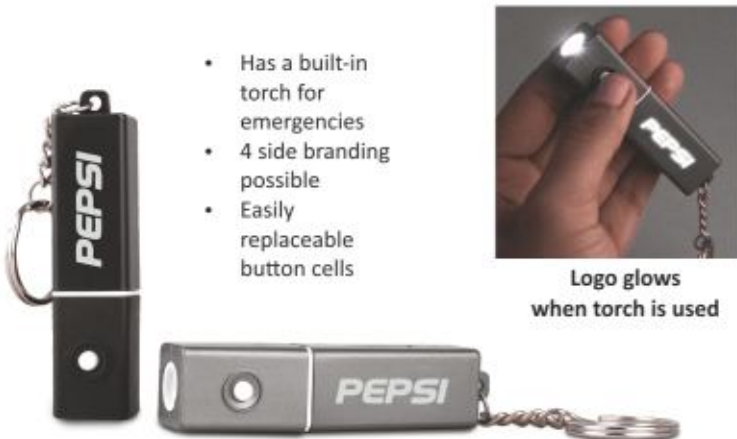

- Rectangle Metal Keychain gold finish on top
- Logo can be engraved on both sides
- Shiny Gold gives a very royal look

POWER GLOW with Torch and 4 Side Glowing Logo - J 130

- Has a built-in torch for emergencies
- 4 side branding possible
- Easily replaceable button cells