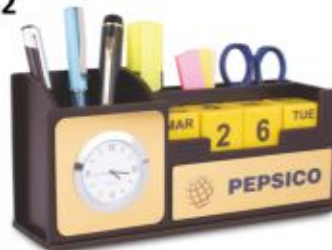

Wooden Table top with Clock, Mobile Stand, Tumbler, and Lifetime Calendar - A 132

Has an analog clock and holders for Mobile, pen & stationery