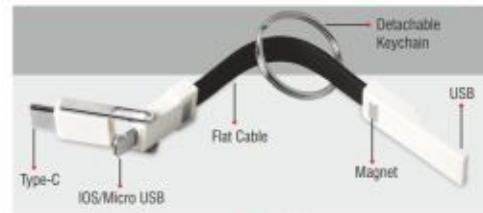

Car charger with keychain and charging cable (Dual Side iOS & Android) - C 81

- Charger can be detached to reveal charging cable
- Cable has reversible connectors for Android / iPhone

CHARGING CABLES

Magnetic 3 in 1 charging cable with Keychain - C 74