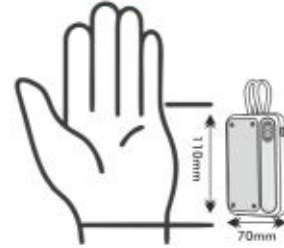

HIGH CAPACITY
10000 MAH
POWER BANK

22.5W
FAST CHARGING

22.5W
FAST CHARGING

HIGH CAPACITY
10000 MAH
POWER BANK

HIGH CAPACITY
10000 MAH
POWER BANK

22.5W
FAST CHARGING

SUPER CAPACITY
20000 MAH
POWER BANK

22.5W
FAST CHARGING

22.5W
FAST CHARGING

HIGH CAPACITY
10000 MAH
POWER BANK

HIGH CAPACITY
10000 MAH
POWER BANK

22.5W
FAST CHARGING

15W Wireless Charger