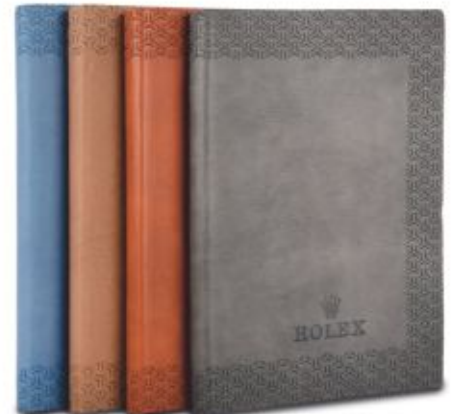

- Foldbook Nook has a magnetic flap with self pattern design on body
- Features a bookmark ribbon for easy note taking
- Stylish and functional design with 3 fold cover
- Crafted from high quality materials

Cork fabric notebook - B 176A with Cork Pen

Rolex A5 Notebook - B 105 With Memorandum & Bookmark Ribbon

- Premium texture design on cover sides
- Has a section with personal memorandum, calendar, etc.

Branding possibility : Print, Laser engraving