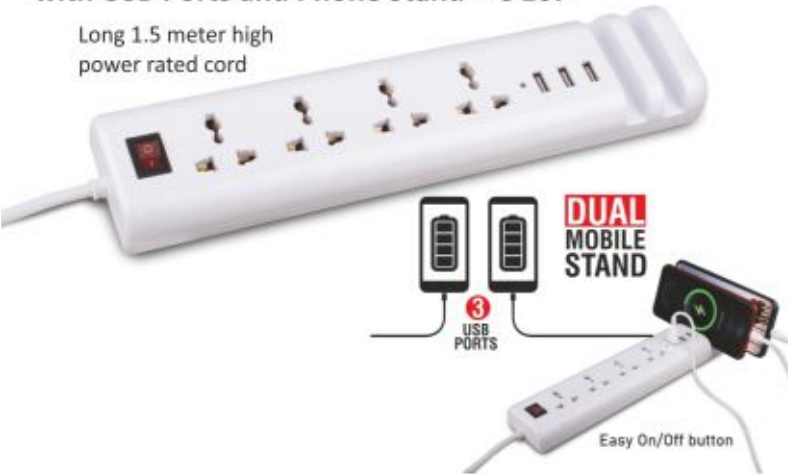

- Fits all 13"- 18" laptops
- Raises screen level for better air circulation

Mini Notebook / PC speakers with volume control | 6W Output | Set of 2 - C 01

HOT

- Volume control adjustment dial at the back
- Powerful sound output

Power Board: Multi point extension board with USB Ports and Phone Stand - C 167

Long 1.5 meter high power rated cord

DUAL MOBILE STAND
3 USB PORTS

Easy On/Off button

Zephyr: Rechargeable Fan with 3 level Speed Adjustmet - C 197