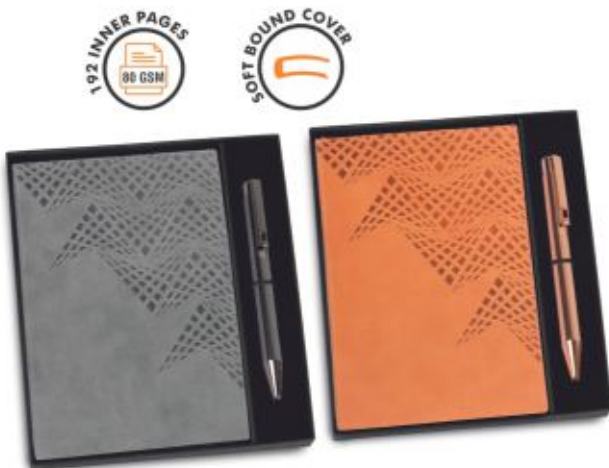

**2 in 1 Set: Magnetic Flap notebook - Q 193
with Metal Pen in Gift Box**

**2 in 1 Set: Slant A5 notebook - Q 194
with Metal Pen in Gift Box**

**Notebook Gift set Eco: Cork & Linen A5 Notebook - Q 191
With Cork Bamboo Fiber Pen**

**2 in 1 Set: A5 notebook - Q 196
with Luster Metal Pen in Gift Box**

**4 In 1 Set: Stainless Steel Bottle - Q 51
Metal Pen, Silicon Mobile Stand
With Earphone Holder, A5 Notebook**

5/6 Pc Doctor Sets: Folding Coat Hanger, Lint Remover, Folding Scissors with Other Options