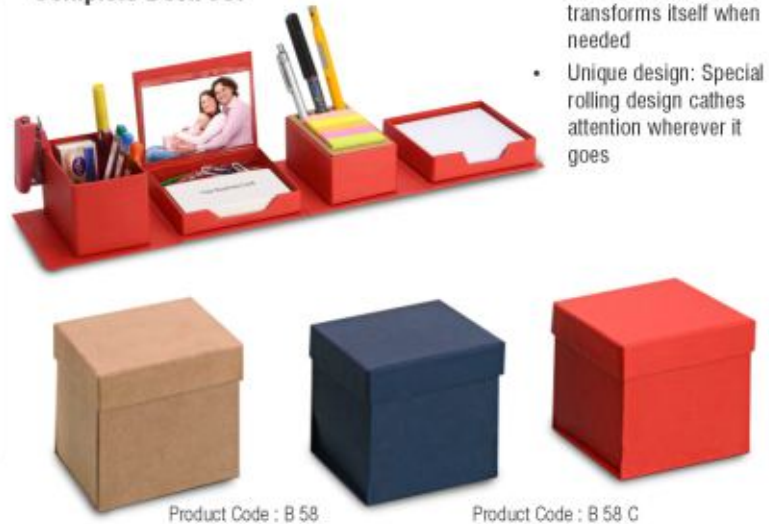

**Transformer Expandable Cube:
Complete Desk Set**

- Complete table management set that transforms itself when needed
- Unique design: Special rolling design catches attention wherever it goes

Product Code : B 58

Product Code : B 58 C