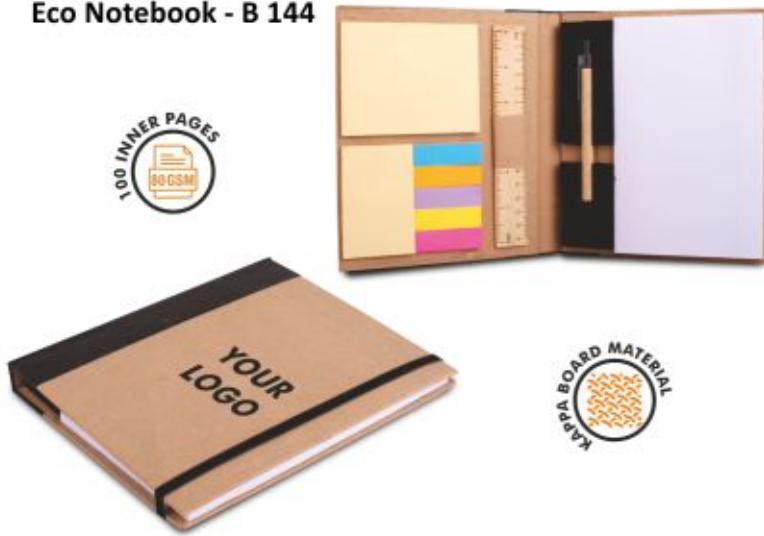

3D depth illusion for your wall!

ORGANIZERS

Personal organizer with Card & Pen slots - B 161

Folding writing pad - B 143

A4 size multipurpose folder with Writing pad - B 136

Omni Zippered Work folder - B 146

3 fold Eco Notebook - B 110

Eco Notebook - B 144

Compact Stationery kit - B 145

Premium Organizer Notebook with card Slots - B 185

ECO NOTEBOOKS

Cork Duomag: A5 Cork Notebook with Magnetic Flap Closure - B 203