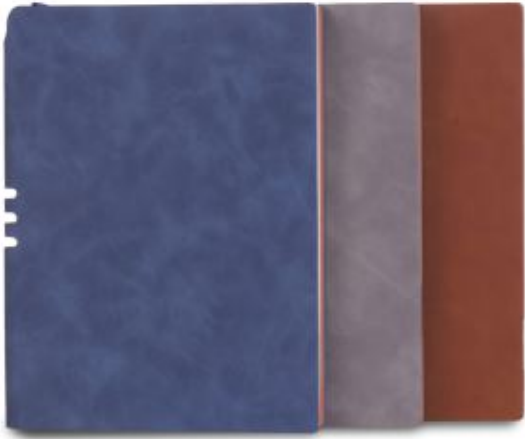

Classic PU notebook with Pen slot - B 197