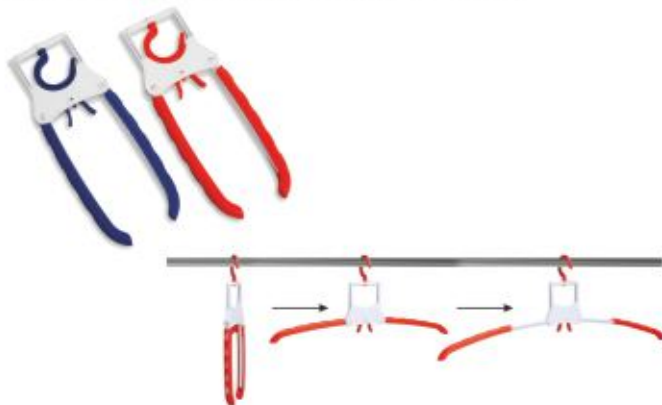

Landline Phone Extension Wire Retractable cord to keep your table tidy - E 10

- Extension cord for Landline phones
- Wire length 3 mtrs; can be pulled out as needed
- Auto retractable-slide button to wind up the cord automatically